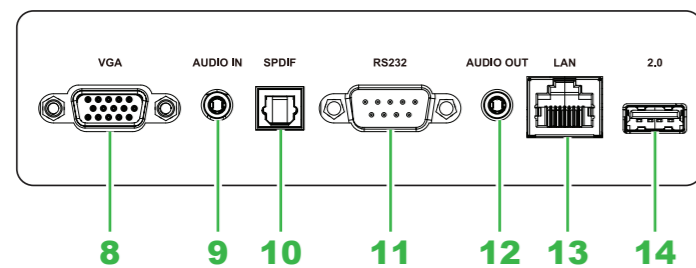

## Ports and Connectors

Right

Bottom

- |   |   |                   |
|---|---|-------------------|
| 1 HDMI Out Port                                   | 6 HDMI In Port 3                                  | 11 RS-232 In Port |
| 2 USB 3.0 Ports x 3                               | 7 Touch (USB-B) Port 2 (for use with HDMI 2 Only) | 12 Audio Out Jack |
| 3 Touch (USB-B) Port 1 (for use with HDMI 1 Only) | 8 VGA In Port                                     | 13 LAN Port       |
| 4 HDMI In Port 1                                  | 9 Audio In Jack                                   | 14 USB 2.0 Port   |
| 5 HDMI In Port 2                                  | 10 SPDIF Port                                     |                   |

## Connections