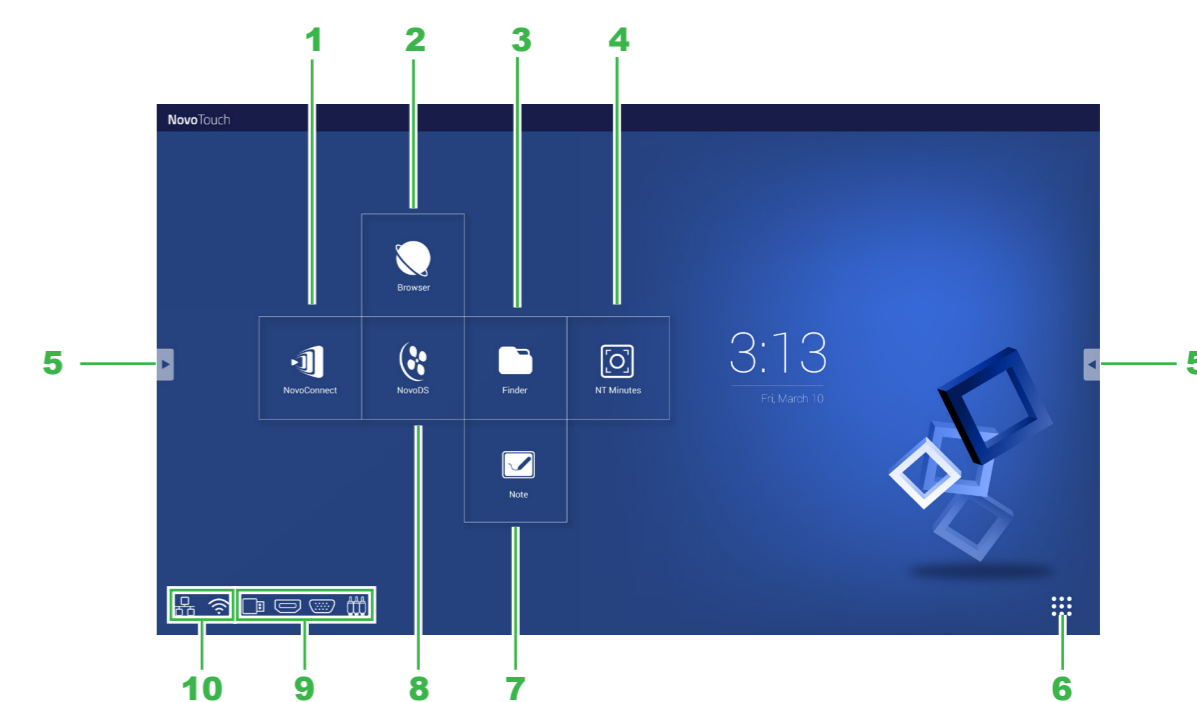

Home Screen

1 NovoConnect App	5 Tools Menu	9 Input Sources
2 Web Browser	6 All Apps	10 Network Status
3 Finder File Management App	7 Note Drawing App	
4 NT Minutes Screen Recording App	8 NovoDS Digital Signage App