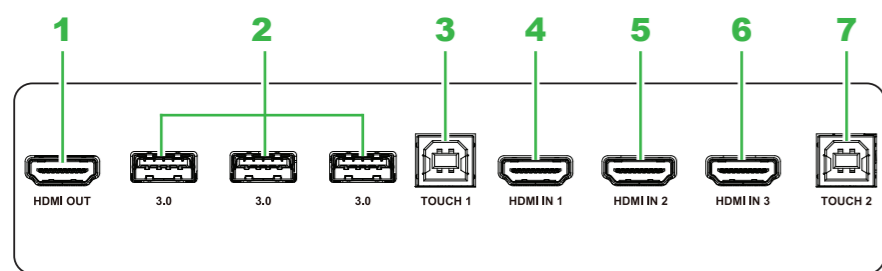

## Ports and Connectors

Right

Bottom

- |   |   |                   |
|---|---|-------------------|
| 1 HDMI Out Port                                   | 6 HDMI In Port 3                                  | 11 RS-232 In Port |
| 2 USB 3.0 Ports x 3                               | 7 Touch (USB-B) Port 2 (for use with HDMI 2 Only) | 12 Audio Out Jack |
| 3 Touch (USB-B) Port 1 (for use with HDMI 1 Only) | 8 VGA In Port                                     | 13 LAN Port       |
| 4 HDMI In Port 1                                  | 9 Audio In Jack                                   | 14 USB 2.0 Port   |
| 5 HDMI In Port 2                                  | 10 SPDIF Port                                     |                   |

## Connections