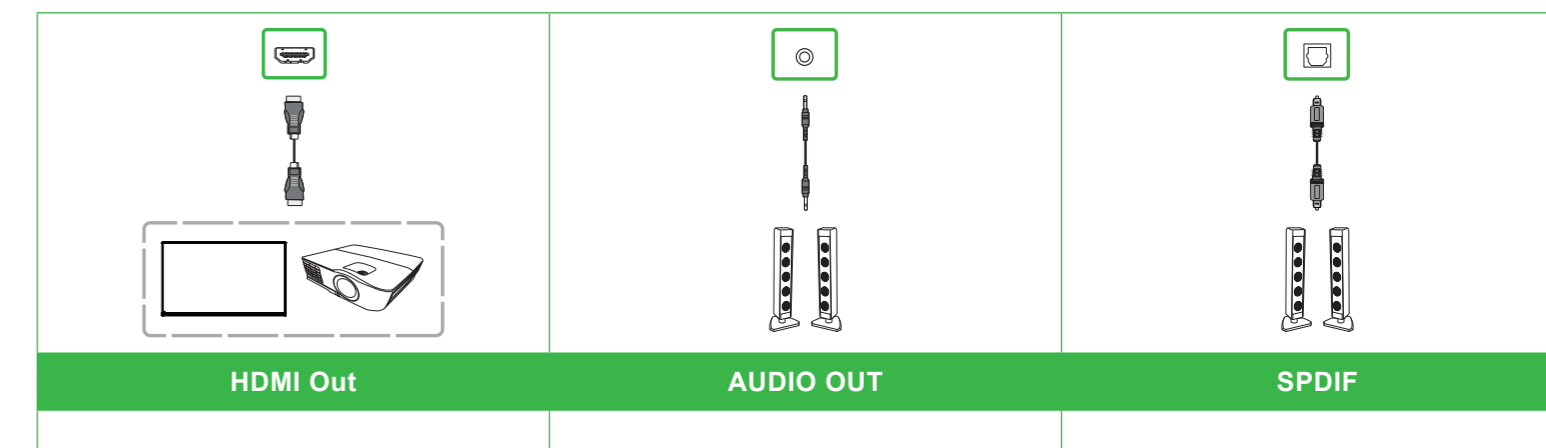

## Ports and Connectors

Right

Bottom

- |   |   |                   |
|---|---|-------------------|
| 1 HDMI Out Port                                   | 6 HDMI In Port 3                                  | 11 RS-232 In Port |
| 2 USB 3.0 Ports x 3                               | 7 Touch (USB-B) Port 2 (for use with HDMI 2 Only) | 12 Audio Out Jack |
| 3 Touch (USB-B) Port 1 (for use with HDMI 1 Only) | 8 VGA In Port                                     | 13 LAN Port       |
| 4 HDMI In Port 1                                  | 9 Audio In Jack                                   | 14 USB 2.0 Port   |
| 5 HDMI In Port 2                                  | 10 SPDIF Port                                     |                   |

## Connections