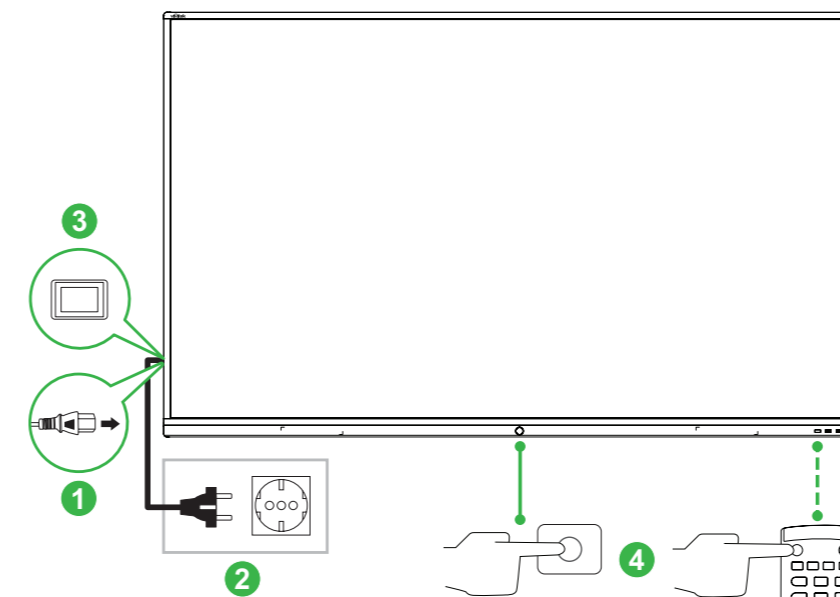

Plug the power cable into the display and a power source, turn the power switch on, and then press the power button.