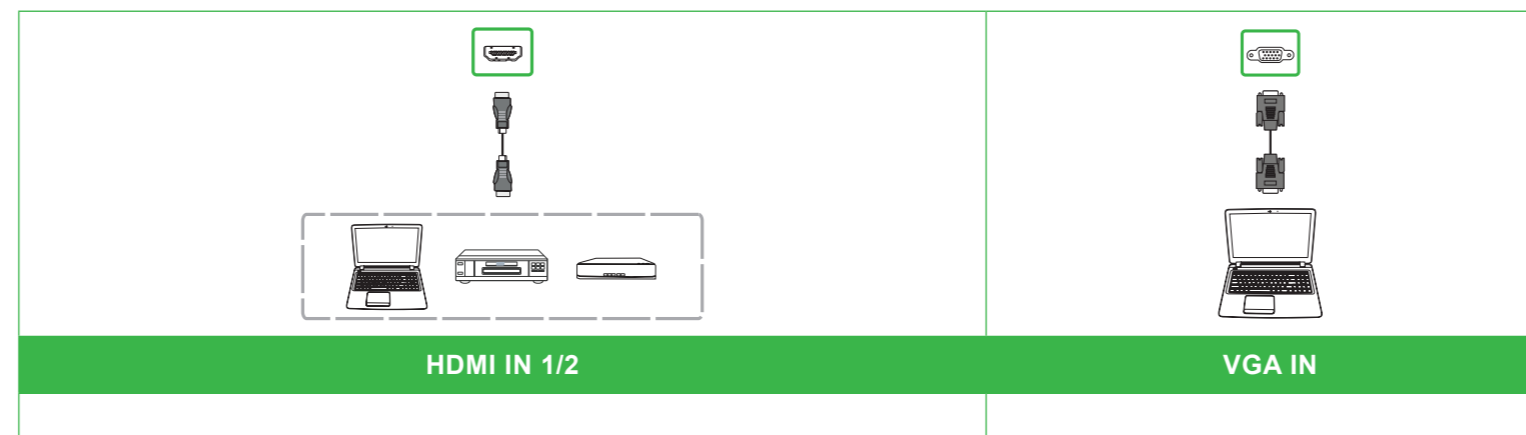

## Ports and Connectors

Right

Bottom

- |   |   |                   |
|---|---|-------------------|
| 1 HDMI Out Port                                   | 6 HDMI In Port 3                                  | 11 RS-232 In Port |
| 2 USB 3.0 Ports x 3                               | 7 Touch (USB-B) Port 2 (for use with HDMI 2 Only) | 12 Audio Out Jack |
| 3 Touch (USB-B) Port 1 (for use with HDMI 1 Only) | 8 VGA In Port                                     | 13 LAN Port       |
| 4 HDMI In Port 1                                  | 9 Audio In Jack                                   | 14 USB 2.0 Port   |
| 5 HDMI In Port 2                                  | 10 SPDIF Port                                     |                   |

## Connections