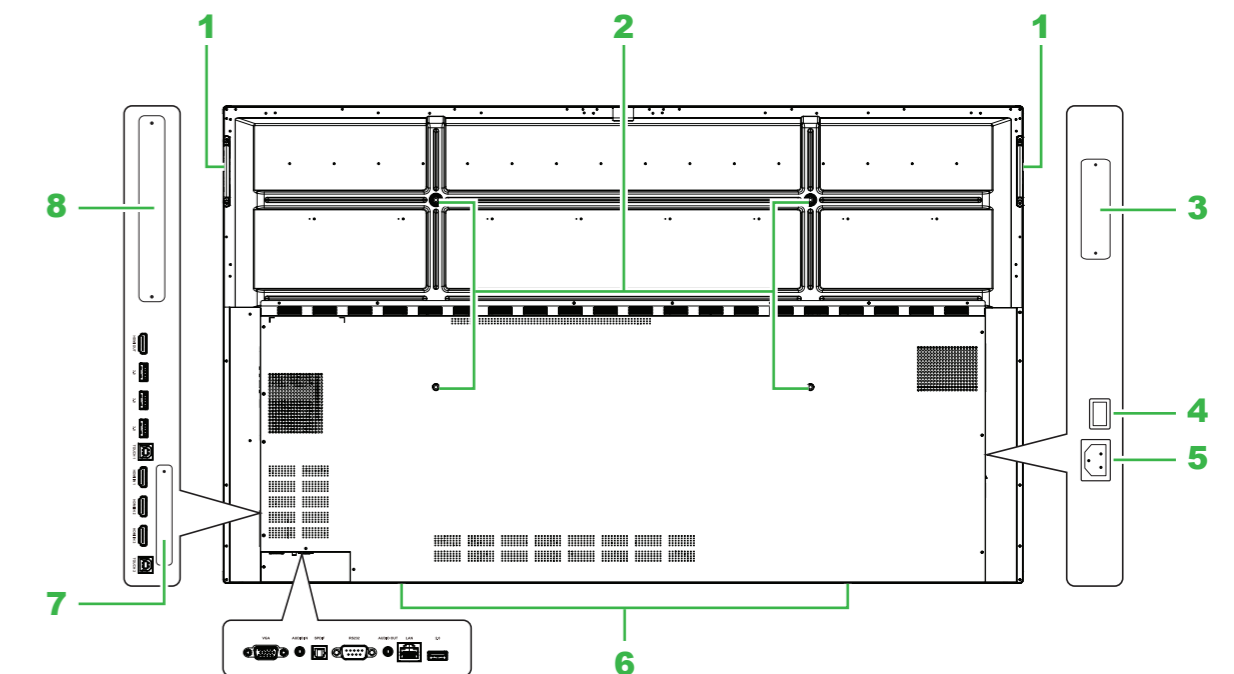

### Display Overview (Front)

- 1 Magnetic Stylus Holders
- 2 Power Button and Status Indicator LED
- 3 IR Sensor (for Remote Control)
- 4 USB 2.0 Port x 2

### Display Overview (Rear)

- 1 Handles
- 2 Wall Mount Screw Holes
- 3 120-Pin OPS Slot (NovoConnect Module)
- 4 Power Switch
- 5 Power Socket
- 6 Speakers
- 7 Wi-Fi Module Slot
- 8 80-Pin Standard Intel OPS Slot