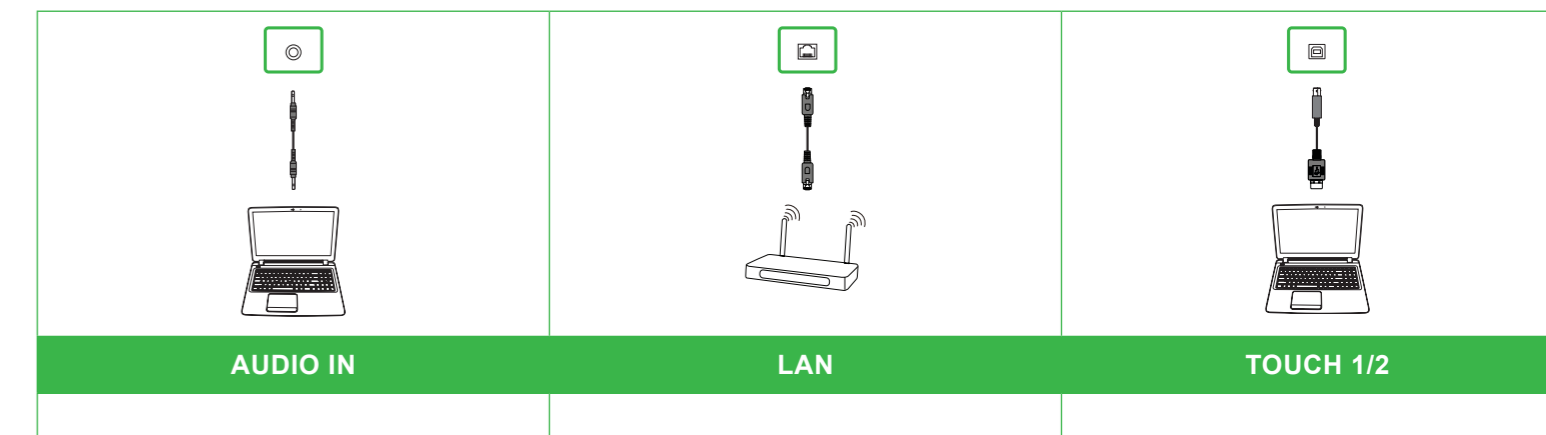

## Ports and Connectors

Right

Bottom

- |   |   |                   |
|---|---|-------------------|
| 1 HDMI Out Port                                   | 6 HDMI In Port 3                                  | 11 RS-232 In Port |
| 2 USB 3.0 Ports x 3                               | 7 Touch (USB-B) Port 2 (for use with HDMI 2 Only) | 12 Audio Out Jack |
| 3 Touch (USB-B) Port 1 (for use with HDMI 1 Only) | 8 VGA In Port                                     | 13 LAN Port       |
| 4 HDMI In Port 1                                  | 9 Audio In Jack                                   | 14 USB 2.0 Port   |
| 5 HDMI In Port 2                                  | 10 SPDIF Port                                     |                   |

## Connections