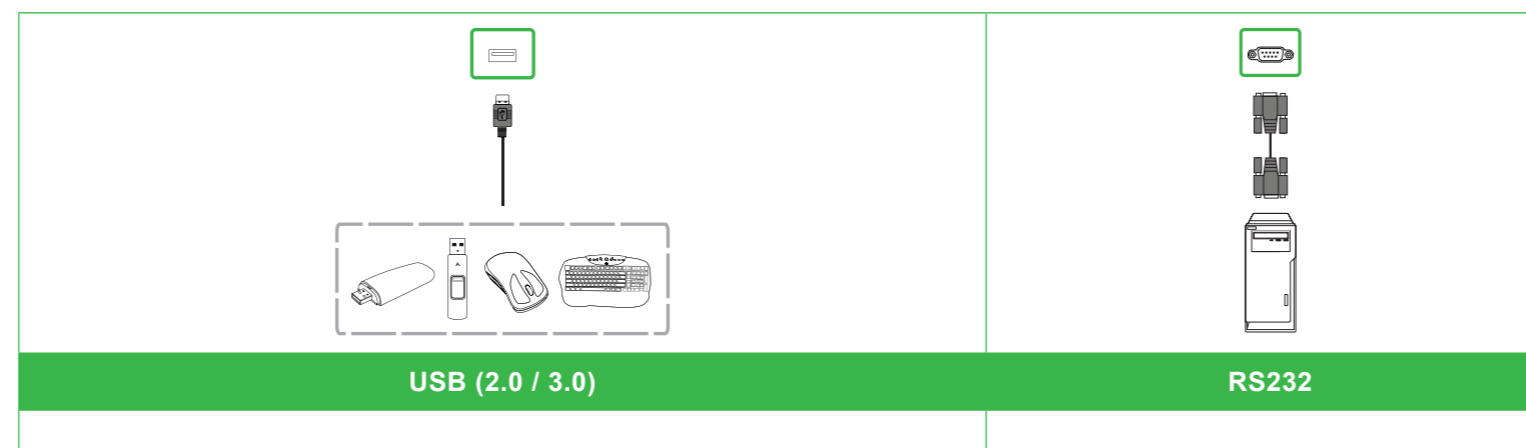

## Ports and Connectors

Right

Bottom

- |   |   |                   |
|---|---|-------------------|
| 1 HDMI Out Port                                   | 6 HDMI In Port 3                                  | 11 RS-232 In Port |
| 2 USB 3.0 Ports x 3                               | 7 Touch (USB-B) Port 2 (for use with HDMI 2 Only) | 12 Audio Out Jack |
| 3 Touch (USB-B) Port 1 (for use with HDMI 1 Only) | 8 VGA In Port                                     | 13 LAN Port       |
| 4 HDMI In Port 1                                  | 9 Audio In Jack                                   | 14 USB 2.0 Port   |
| 5 HDMI In Port 2                                  | 10 SPDIF Port                                     |                   |

## Connections