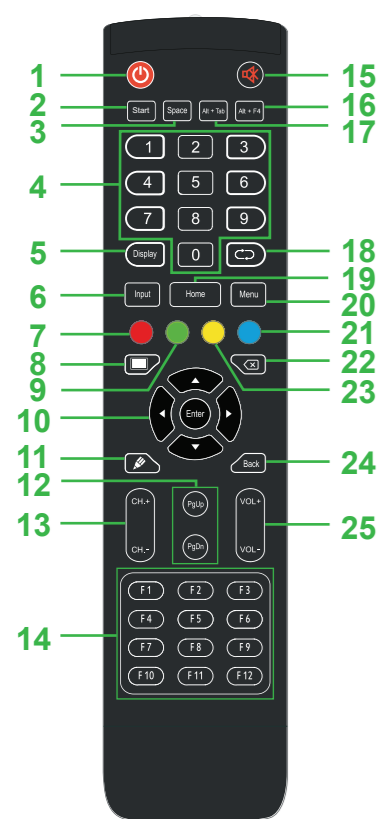

Remote Control

1 Power	14 F1 - F12*
2 Start*	15 Mute
3 Spacebar*	16 Close Window*
4 Numeric Keypad	17 Switch Window*
5 Display Information Button	18 Function Button
6 Input Source	19 Home Screen
7 Lock/Unlock Buttons and Touchscreen	20 Settings Menu
8 Blank Screen	21 Freeze Screen
9 Lock/Unlock	22 Backspace
10 Navigation Buttons	23 Lock/Unlock Touchscreen
11 Quick Draw	24 Back
12 Page Up/Down*	25 Volume +/-
13 Function Buttons	

*Only functional when the optional Windows OPS unit is installed into the display.

Getting Started

Remove the Wi-Fi module cover, install the Wi-Fi module, and then install the antennas onto the module.