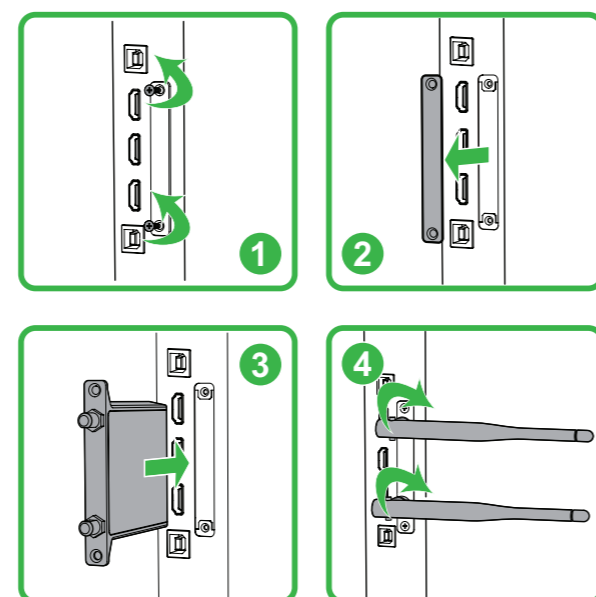

Ports and Connectors

Right

Bottom

1 HDMI Out Port	6 HDMI In Port 3	11 RS-232 In Port
2 USB 3.0 Ports x 3	7 Touch (USB-B) Port 2 (for use with HDMI 2 Only)	12 Audio Out Jack
3 Touch (USB-B) Port 1 (for use with HDMI 1 Only)	8 VGA In Port	13 LAN Port
4 HDMI In Port 1	9 Audio In Jack	14 USB 2.0 Port
5 HDMI In Port 2	10 SPDIF Port	

Connections

Remote Control

1 Power	14 F1 - F12*
2 Start*	15 Mute
3 Spacebar*	16 Close Window*
4 Numeric Keypad	17 Switch Window*
5 Display Information Button	18 Function Button
6 Input Source	19 Home Screen
7 Lock/Unlock Buttons and Touchscreen	20 Settings Menu
8 Blank Screen	21 Freeze Screen
9 Lock/Unlock	22 Backspace
10 Navigation Buttons	23 Lock/Unlock Touchscreen
11 Quick Draw	24 Back
12 Page Up/Down*	25 Volume +/-
13 Function Buttons	

*Only functional when the optional Windows OPS unit is installed into the display.

Getting Started

Remove the Wi-Fi module cover, install the Wi-Fi module, and then install the antennas onto the module.

Plug the power cable into the display and a power source, turn the power switch on, and then press the power button.

Home Screen

1 NovoConnect App	5 Tools Menu	9 Input Sources
2 Web Browser	6 All Apps	10 Network Status
3 Finder File Management App	7 Note Drawing App	
4 NT Minutes Screen Recording App	8 NovoDS Digital Signage App