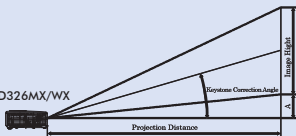

D326MX/WX

Mobile XGA/WXGA DLP® Projector

SPECIFICATIONS

MODEL	D326MX	D326WX
DISPLAY TECHNOLOGY	0.55" 1-Chip DMD	
RESOLUTION	XGA 1024 x 768 (Total 768,432 pixels)	WXGA 1280 x 800 (Total 1,024,000 pixels)
BRIGHTNESS	2600 ANSI Lumens	
CONTRAST RATIO	2500:1 (on/off)	
ZOOM & FOCUS	Manual Zoom & Manual Focus	
LENS THROW RATIO	1.9 - 2.2	1.5 - 1.8
PROJECTION SCREEN SIZE	36" - 246"	39" - 295"
COLOR WHEEL	5 Segments (R, G, B, W, Y)	
LAMP LIFE	200W (Shut Off Time: 4,000 hrs) with Eco-Mode	
ASPECT RATIO	Native (4:3) Compatibility (16:9)	Native (16:9) Compatibility (4:3)
PC COMPATIBILITY	VGA, SVGA, XGA, SXGA, Macintosh	
VIDEO COMPATIBILITY	720p, 1080i (thru RGB), NTSC/NTSC 4.43, PAL B/G/H/I/M/N 60, SECAM	720p, 1080i (thru HDMI), NTSC/NTSC 4.43, PAL B/G/H/I/M/N 60, SECAM
PC INPUT TERMINALS	RGB: HD-15, Composite Video (RCA x 1), S-Video (Mini DIN) x 1, Mini-Jack x 1, HDMI (326WX only)	
OUTPUT TERMINALS	N/A	
KEYSTONE CORRECTION	Vertical (+/- 15 degree)	
COMMUNICATION TERMINALS	USB (Service), RS-232C x 1	
FAN NOISE LEVEL	30dB (Eco-Mode), 32 dB (Standard Mode)	
AUDIO SPEAKER	1W Mono	
DIMENSIONS (W x H x D)	8.66 x 7.0 x 2.8 inches	
WEIGHT	3.2 lbs	
POWER SUPPLY	AC 100-240V, 50/60Hz	
POWER CONSUMPTION	Eco (250W), Standard (210W)	
REPLACEMENT LAMP	1000054-A	
ACCESSORIES	AC Power cord, VGA cable, Remote Control	

Screen Size and Projection Distance

D326MX

D326WX