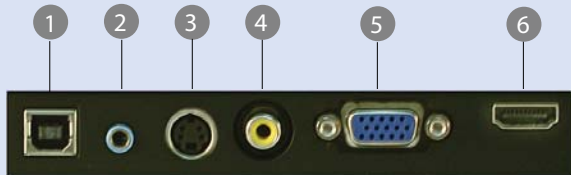

Screen Size and Projection Distance

D326MX

D326WX

Projection Distance L	Max. Screen (Wide) 1.9			Max. Screen Size (Tele) 2.2			Projection Distance L	Max. Screen (Wide) 1.53			Max. Screen Size (Tele) 1.76		
	Diagonal A	Width B	Height C	Diagonal A	Width B	Height C		Diagonal A	Width B	Height C	Diagonal A	Width B	Height C
4.20'	33.15"	26.52"	19.89"	28.63"	22.91"	17.18"	3.28'	29.51"	25.73"	14.47"	25.66"	22.37"	12.58"
6.56'	51.80"	41.44"	31.08"	44.74"	35.79"	26.84"	4.92'	44.27"	38.60"	21.71"	38.49"	33.55"	18.87"
7.87'	62.16"	49.73"	37.30"	53.69"	42.95"	32.21"	7.87'	70.84"	61.76"	34.74"	61.58"	53.69"	30.20"
9.18'	72.52"	58.02"	43.51"	62.63"	50.11"	37.58"	9.18'	82.64"	72.05"	40.53"	71.84"	62.63"	35.23"
10.50'	82.88"	66.31"	49.73"	71.58"	57.27"	42.95"	10.50'	94.45"	82.34"	46.32"	82.10"	71.58"	40.26"
11.81'	93.24"	74.60"	55.95"	80.53"	64.42"	48.32"	11.81'	106.25"	92.64"	52.11"	92.37"	80.53"	45.30"
13.12'	103.61"	82.88"	62.16"	89.48"	71.58"	53.69"	13.12'	118.06"	102.93"	57.90"	102.63"	89.48"	50.33"
14.43'	113.97"	91.17"	68.38"	98.43"	78.74"	59.06"	14.43'	129.86"	113.22"	63.69"	112.89"	98.43"	55.36"
15.74'	124.33"	99.46"	74.60"	107.37"	85.90"	64.42"	15.74'	141.67"	123.51"	69.48"	123.16"	107.37"	60.40"
17.06'	134.69"	107.75"	80.81"	116.32"	93.06"	69.79"	17.06'	153.48"	133.81"	75.27"	133.42"	116.32"	65.43"
18.37'	145.05"	116.04"	87.03"	125.27"	100.21"	75.16"	18.37'	165.28"	144.10"	81.06"	143.68"	125.27"	70.46"
22.96'	181.31"	145.05"	108.79"	156.59"	125.27"	93.95"	22.96'	206.60"	180.12"	101.32"	179.60"	156.59"	88.08"
32.80'	259.01"	207.21"	155.41"	223.69"	178.95"	134.22"	32.80'	295.15"	257.32"	144.74"	256.58"	223.69"	125.83"

The above numbers are approximate, and may be slightly different from the actual measurements.

Input and Output Terminals

- 1 USB (Service)
- 2 Audio Input
- 3 S-Video
- 4 Video Input
- 5 VGA
- 6 HDMI (326WX only)